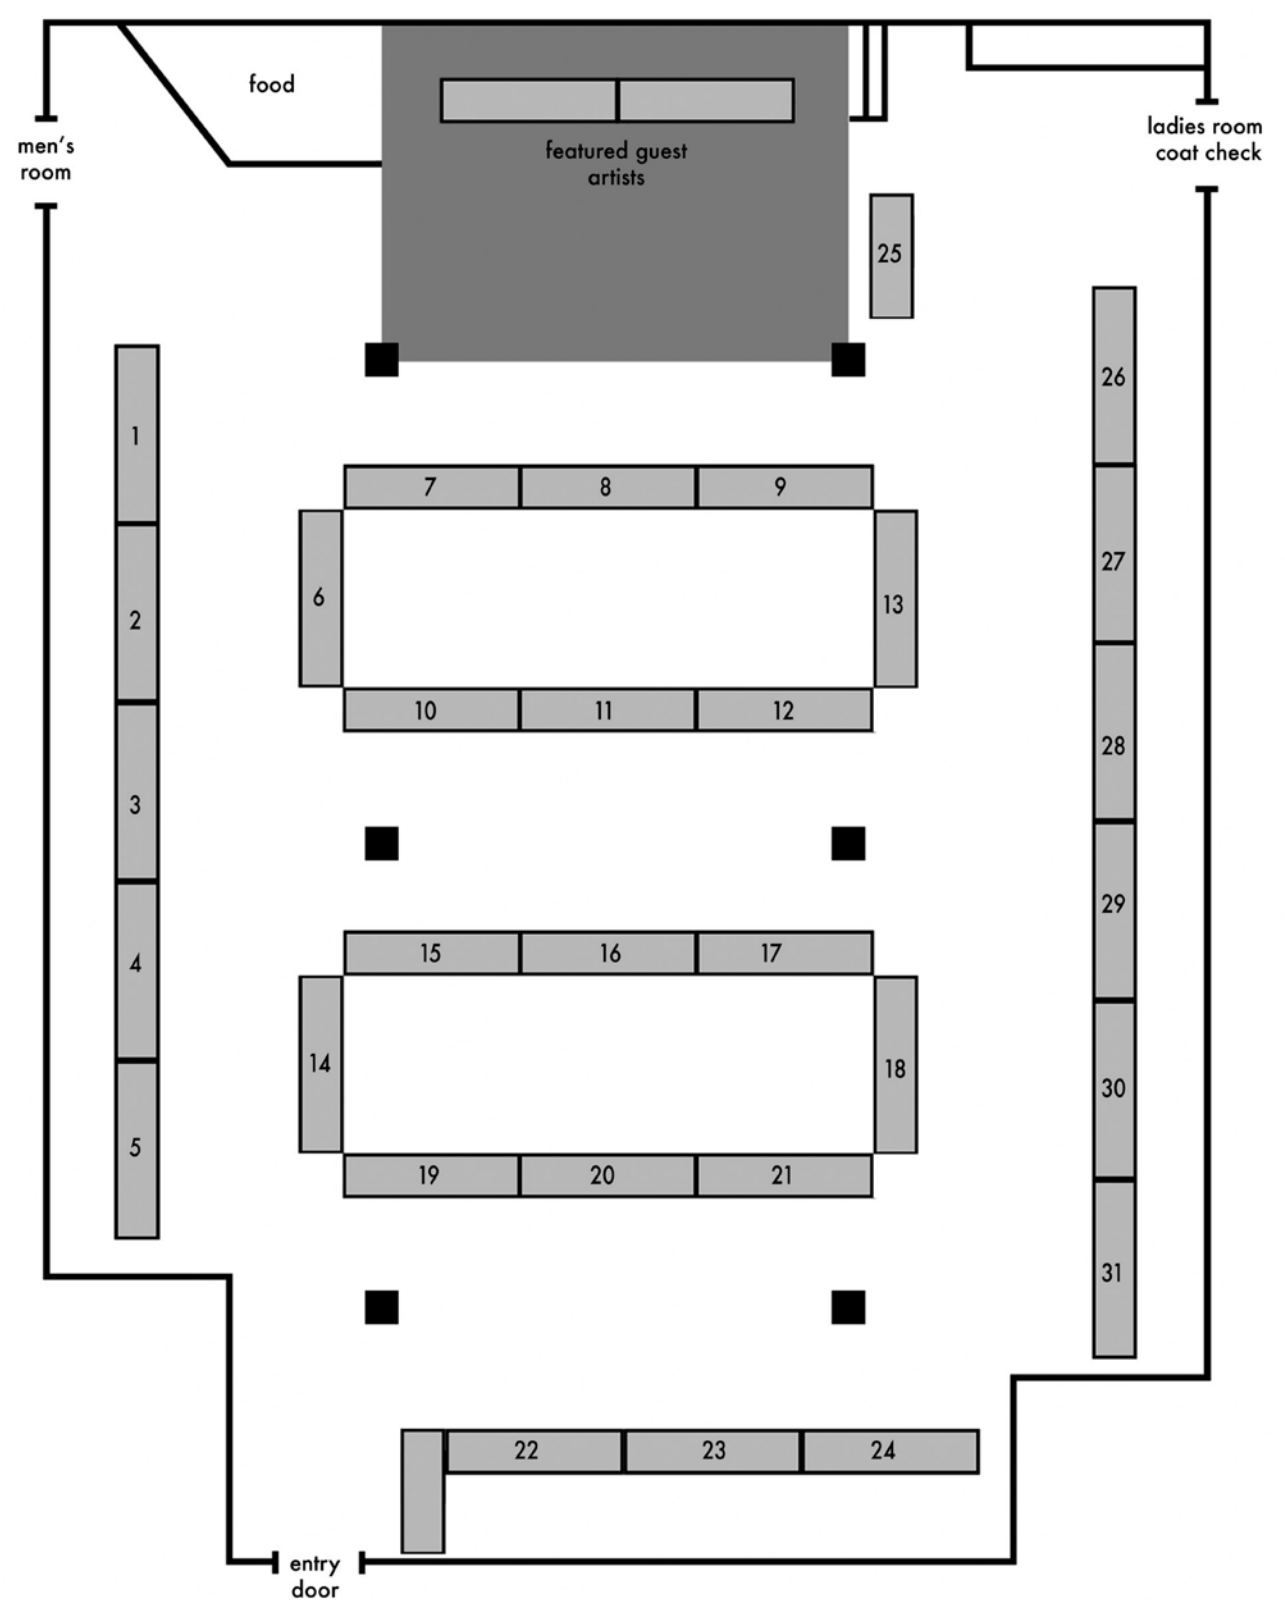

CONCESSIONS: ASIADOG

SPECIAL GUEST SIGNINGS:

TABLES LOCATED ON THE
STAGE
AT 184 METROPOLITAN

1:00: JILLIAN TAMAKI AND
LAUREN WEINSTEIN

2:00: MATTHEW THURBER,
RON REGE, JR., C.F.

3:00: KIM DEITCH, R.O.
BLECHMAN, DASH SHAW